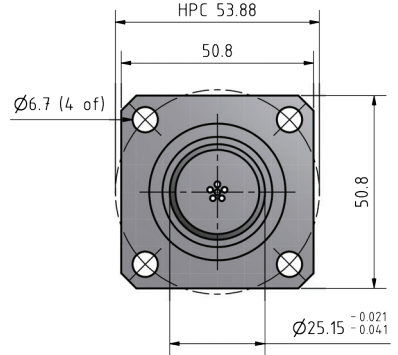

Mounting specifications for Metal Shell

FCR 1500 series

FCR 2000 series

FCR 2400 series

BCR 1500 series

BCR 2000 series

BCR 2400 series