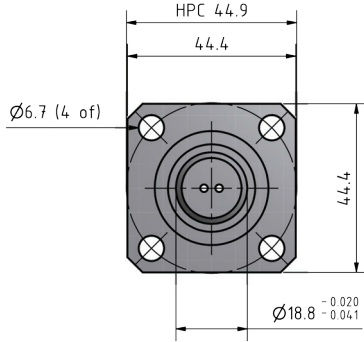

Mounting specifications for Metal Shell

FCR 1500 series

FCR 2000 series

FCR 2400 series

BCR 1500 series

BCR 2000 series

BCR 2400 series